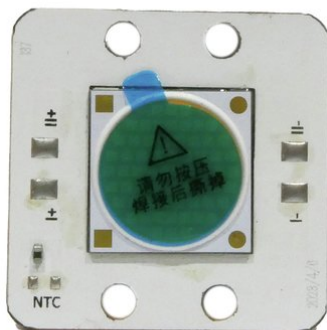

LED COB 60W 3200K LED PFE-60 WW Profile Spot 9-25° (TX-1818W60FC120)

Art.n.: E6520068
GTIN: 4026397717006

Prezzo di listino: 47.12 €
incl. 19% IVA

LED COB 60W 3200K LED PFE-60 WW Profile Spot 9-25° (TX-1818W60FC120)

Art.n.: E6520068
GTIN: 4026397717006

Features :
