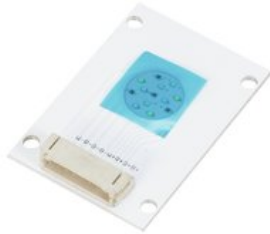

# LED COB 30W RGBW LED PMB-8 COB QCL 30W ()

Art.n.: E6519951

GTIN: 4026397709940

---

**Prezzo di listino: 23.25 €**

incl. 19% IVA

---