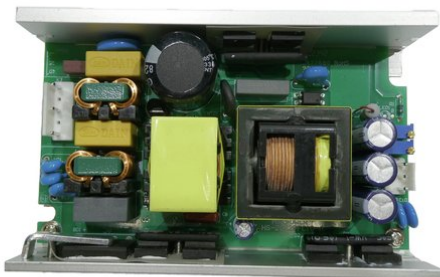

---

**Pcb (power supply) AKKU  
Multiflood IP 18x10W RGBW Wash  
CRMX (HS-C3360550 33,6V/5,5A)**

**Art.n.: E6511853**  
GTIN: 4026397735895

**Prezzo di listino: 136.5 €**  
incl. 19% IVA

---

**Pcb (power supply) AKKU  
Multiflood IP 18x10W RGBW Wash  
CRMX (HS-C3360550 33,6V/5,5A)**

**Art.n.: E6511853**  
GTIN: 4026397735895

**Features :**

---