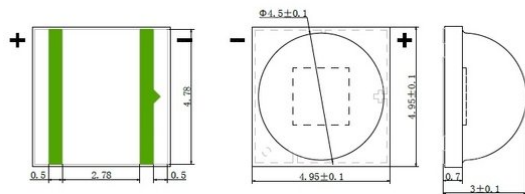

LED 15W WW LED KLS-60 WW (TX-5050W15FC120)

Art.n.: E6510790
GTIN: 4026397676617

Prezzo di listino: 9.33 €
incl. 19% IVA

LED 15W WW LED KLS-60 WW (TX-5050W15FC120)

Art.n.: E6510790
GTIN: 4026397676617

Features :
