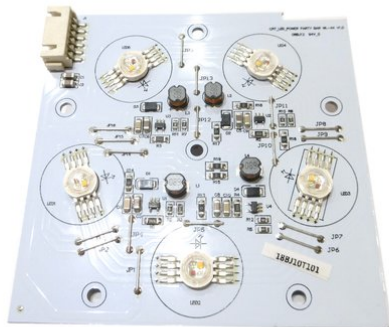

## Pcb (LED) LED KLS-902 Next (CRT\_LED\_POWER PARTY BAR WL-44 V1.0)

Art.n.: E6510772  
GTIN: 4026397675528

**Prezzo di listino: 16.49 €**  
incl. 19% IVA

---

## Pcb (LED) LED KLS-902 Next (CRT\_LED\_POWER PARTY BAR WL-44 V1.0)

Art.n.: E6510772  
GTIN: 4026397675528

**Features :**

---