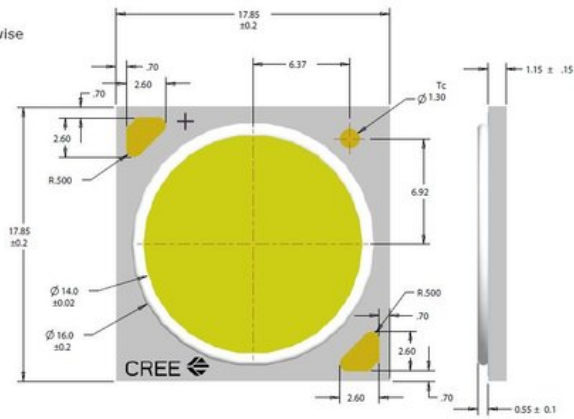

LED 50W 3000K PFE-50 Cree XLamp (CXA1830)

Art.n.: E6508842

GTIN: 4026397581195

Dimensions are in mm.

Tolerances unless otherwise

specified:

.X ± .10

.XX ± .03

.XXX ± .010

X° ± 1°

Prezzo di listino: 45.11 €

incl. 19% IVA

Features :

Logistica

EAN / GTIN: 4026397581195

Dati tecnici :