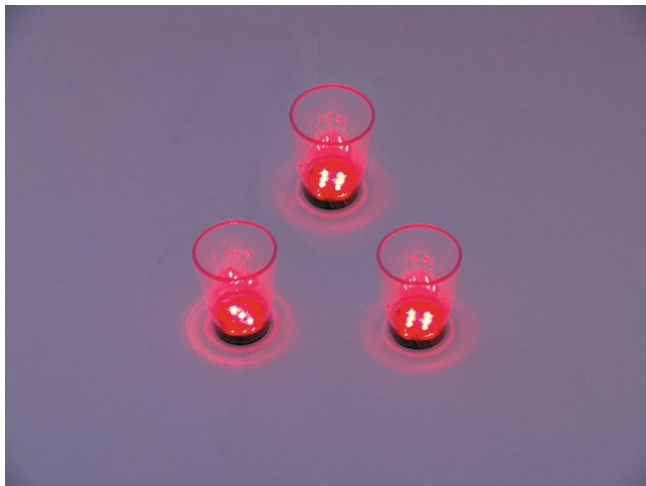

EUROPALMS

LED Glass 2oz with Dice Play, red, 3x

LED glasses for your next party

Art.n.: 83309050

GTIN: 4026397302530

Prezzo di listino: 8.22 €
incl. 19% IVA

EUROPALMS

LED Glass 2oz with Dice Play, red, 3x

LED glasses for your next party

Art.n.: 83309050

GTIN: 4026397302530

Features :

- Plays at dice when tapped against the table
- When washing, the electric block can easily be removed and be re-inserted afterwards
- Funzionamento a pila/batteria ricaricabile possibile
- 9 potenti LED 3 mm rosso (R)