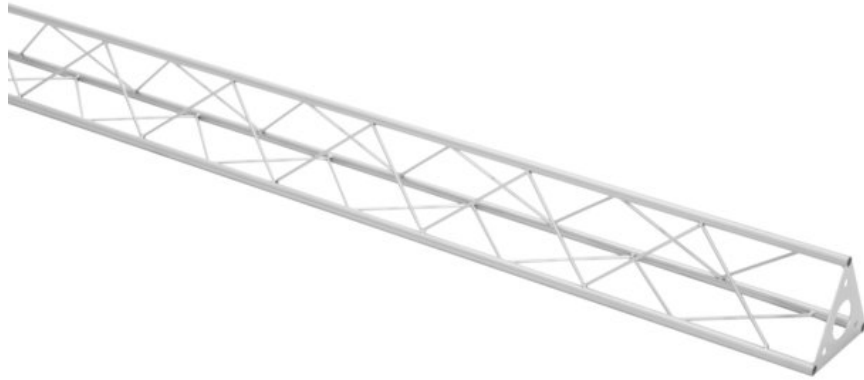

DECOTRUSS ST-2000 Traversa argento

La truss decorativa

Art.n.: 60112054

GTIN: 4026397658446

Prezzo di listino: 95.08 €

incl. 19% IVA

Descrizione :

DECOTRUSS 3-point truss system

DECOTRUSS is a 3-point truss system made of steel. The individual elements are connected via three M10 bolts and nuts.

The advantage of the bolt connection system is that these bolts and nuts are easily available in case of losing fasteners.

The three main chords are made of 15 mm steel tube with 1.5 mm wall thickness and can only be used for decorative purposes. With its minimal outer dimensions of 150 mm, DECOTRUSS is ideal for creating individual design-elements in decorative areas of private homes, fair booths, shops, discotheques and theatres.

Merci voluminose

Dati tecnici :

Struttura:	Facile da montare
Tubo della cinghia:	15 mm x 1,5 mm
Materiale:	Acciaio (verniciato a polvere)
Colore:	Color alluminio, verniciato a polvere
Spessore x diametro del puntone:	Materiale pieno da 5 mm
Misure:	Lunghezza: 200 cm Larghezza: 15 cm Altezza: 13 cm
Peso:	4,35 kg
