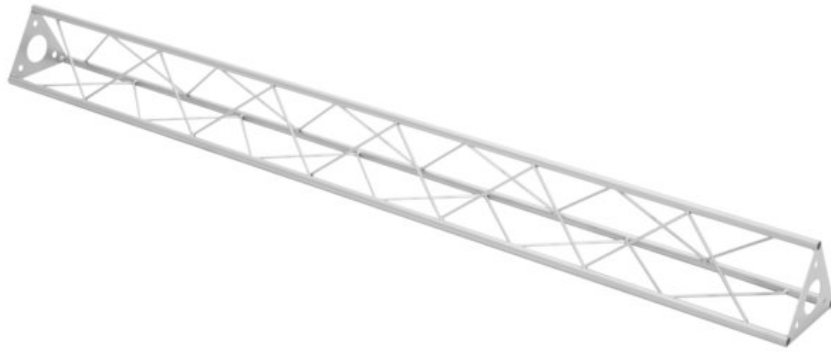

DECOTRUSS ST-1500 Traversa argento

La truss decorativa

Art.n.: 60112044

GTIN: 4026397658422

Prezzo di listino: 71.28 €

incl. 19% IVA

Descrizione :

DECOTRUSS 3-point truss system

DECOTRUSS is a 3-point truss system made of steel. The individual elements are connected via three M10 bolts and nuts.

The advantage of the bolt connection system is that these bolts and nuts are easily available in case of losing fasteners.

The three main chords are made of 15 mm steel tube with 1.5 mm wall thickness and can only be used for decorative purposes. With its minimal outer dimensions of 150 mm, DECOTRUSS is ideal for creating individual design-elements in decorative areas of private homes, fair booths, shops, discotheques and theatres.

Merci voluminose

Dati tecnici :

Struttura:	Facile da montare
Tubo della cinghia:	15 mm x 1,5 mm
Materiale:	Acciaio (verniciato a polvere)
Colore:	Color alluminio, verniciato a polvere
Spessore x diametro del puntone:	Materiale pieno da 5 mm
Misure:	Lunghezza: 150 cm Larghezza: 15 cm Altezza: 13 cm
Peso:	3,42 kg
