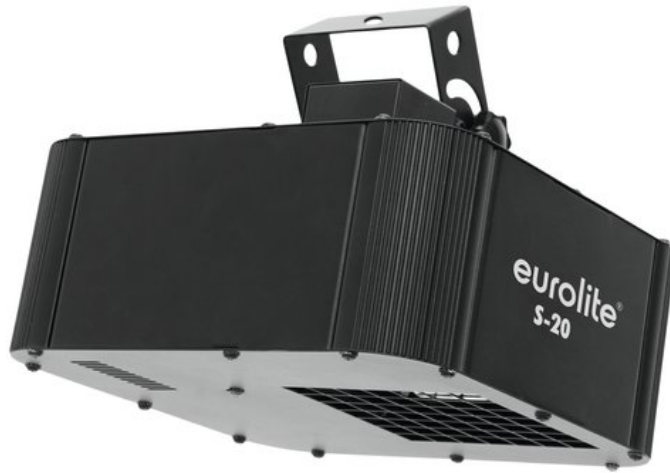

EUROLITE LED S-20 Laser simulator

Laser effect simulator with 20 W LED, directs beam via mirror, with DMX

Art.n.: 51812596

GTIN: 4026397577679

L'articolo non è più disponibile.

Features :

- 1 high-power 20-watt LED (LumiEngin-CU-SC) for striking light effects
- 10 or 13 DMX channel mode selectable
- DMX-controlled operation or stand-alone operation with Master/Slave function
- DMX control via any standard DMX controller
- Functions: DMX modes, PAN/TILT, internal programs, static colors, strobe effect with variable speed, sound-control, Master/Slave function
- 8 brilliant, dichroic colors plus white
- Control board with 4-digit LED display, 90° reversible
- Sound-controlled via built-in microphone, adjustable microphone sensitivity
- Compact housing
- Low power consumption
- Switch-mode power supply for operation between 100 and 240 volts
- Ready for connection via enclosed power cord
- Ideal for party-rooms, small discotheques or mobile discotheques
- 1 potente LED 20 W high power bianco freddo (CW)
- Gobo
- Effetto raggiante; effetto Beam
- Il dispositivo è raffreddato tramite Ventola
- Controllabile via stand-alone; DMX; controllo della musica via microfono
- Già pre-programmato con Light'J; LED PC-Control 512