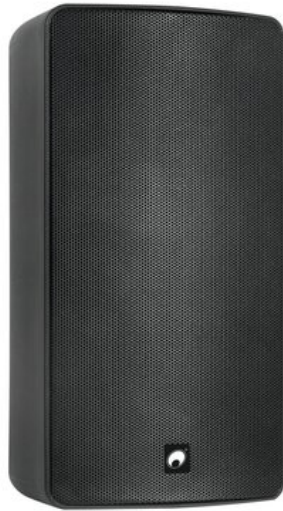

OMNITRONIC ODP-208T Altoparlante da installazione 100V nero

Weather-proof 8" wall speaker (IP65) with mount, 150 W RMS

Art.n.: 11036960

GTIN: 4026397722994

Prezzo di listino: 320.11 €

incl. 19% IVA

Descrizione :

Great sound - also runs with 100 volts

You want reliable and balanced sound for your bar, restaurant, shop or the conference area of your hotel? You need indoor and outdoor speakers? With the OPD series you get powerful installation speakers that meets all your requirements.

The speakers have a brilliant sound pattern and are available in a low ohm (16 ohms) and in a 100 V version. These two cover both small and large installations. A rotatable mounting bracket is included in the delivery. A swivel wall mount with matching colors is optionally available.

With their weatherproofed (IP65) plastic cabinet the ODP speakers are well prepared for outdoor use, indoor use is of course also possible.

Features :

- Sistema a 2 vie con woofer da 20 cm (8") e tweeter a cupola da 2,5 cm (1")
- Stabile custodia in plastica con griglia in metallo
- Commutatore di potenza con posizione di funzionamento a 16 Ohm
- Morsetti a vite per un comodo collegamento
- Con staffa di montaggio
- Nero Alluminio grille with Schiuma acustica
- Adatto per uso esterno IP65
- Per campi di applicazione come, ad esempio,: Allestimenti per fiere e negozi; Ristoranti, bar e hotel; Presentazioni e conferenze sui prodotti