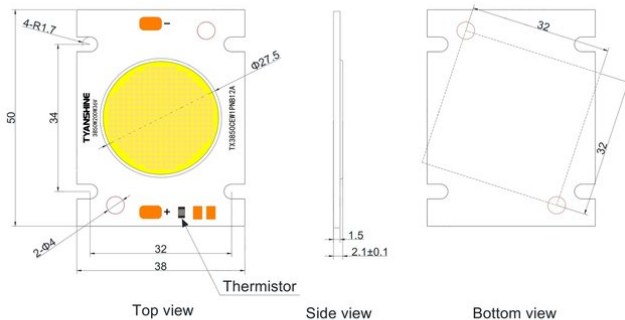

LED COB 250W 3200K LED PFE-200 3000K Profile Spot (TX-3850S200C28F12-03H95)

Réf. : E6519894
GTIN: 4026397706833

Prix de catalogue: 262.18 €
TVA 19% incl.

LED COB 250W 3200K LED PFE-200 3000K Profile Spot (TX-3850S200C28F12-03H95)