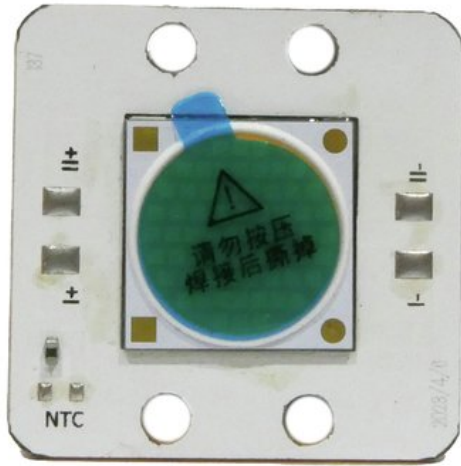

LED COB 60W 3200K LED PFE-60 WW Profile Spot 9-25° (TX-1818W60FC120) No.: E6520068

GTIN: 4026397717006

List price: 47.12 €

incl. 19% VAT.

Features:

Technical specifications:

Weight: 0,01 kg

Logistic

EAN / GTIN: 4026397717006

Weight: 0,01 kg

Length: 0.03 m

Width: 0.03 m

Height: 0.01 m