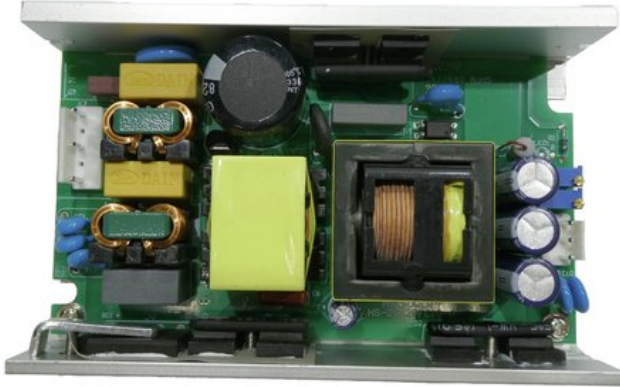

---

**Pcb (power supply) AKKU Multiflood IP 18x10W RGBW Wash CRMX (HS-C330055630,6**

GTIN: 4026397735895

---

**List price: 136.5 €**

incl. 19% VAT.

**Features:**

---

**Technical specifications:**

---

Weight: 0,37 kg

---

**Logistic**

---

EAN / GTIN: 4026397735895

Weight: 0,37 kg

Length: 0.12 m

Width: 0.08 m

Height: 0.04 m