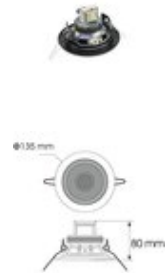

OMNITRONIC CS-4S Ceiling Speaker black

4" full-range flush-mount speaker, public address systems 100V, 6 W RMS, Ø 11 cm

Art. No.: 80710205

GTIN: 4026397316957

List price: 29.63 €

incl. 19% VAT.

Features:

- 10 cm full-range speaker (4")
- Easy mounting, similar to standard flush-mount lights
- For speech and background music in indoor PA systems
- Available in various colors
- Black aluminum grille
- For application areas such as: Installation; restaurants, bars and hotels; sports centres/gyms

Package contents

- 1 x speaker, 1 x user manual

Logistic

EAN / GTIN: 4026397316957

Weight: 0,75 kg

Length: 0.15 m

Width: 0.15 m

Height: 0.12 m

Technical specifications:

Power:	Program: 12W Rated: 6W RMS
Frequency range:	100 - 20000 Hz
Sensitivity:	89 dB (1W/1m)
Max. SPL:	100 dB
Impedance:	Public address systems 100V
Power tapping:	3W; 6W RMS via no connector/cable only switchable
Speaker:	1 x full range loudspeaker 4"
Type of speaker:	Flush-mount speaker

Grid size:	1 mm
Material:	Metal
Color:	Black
Mounting dimensions:	Ø 11 cm
Dimensions:	Depth: 8 cm Diameter: Ø 13,5 cm
Weight:	0,63 kg