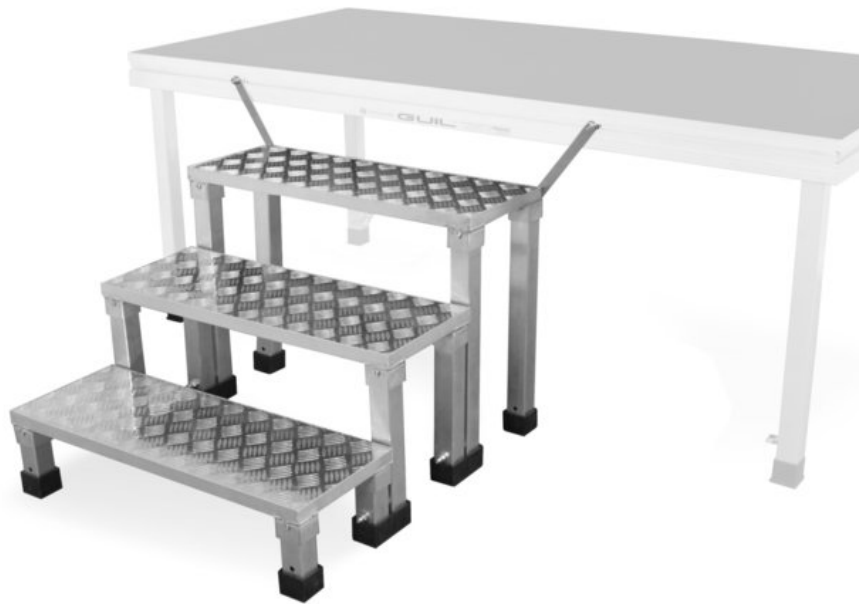

## GUIL ECD-20-60 Staircase System

Art. No.: 80702868

GTIN: 4026397681130

**List price: 593.81 €**

incl. 19% VAT.

### Features:

- Made in Europe
- Package contents**
- 1 x connection set

### Logistic

EAN / GTIN: 4026397681130

Weight: 21,90 kg

Length: 0.86 m

Width: 0.27 m

Height: 0.33 m

### Technical specifications:

Stairs:	Number: 3 Pcs. Tread width: 80 cm Tread depth: 30 cm Tread height: 20 cm
---------	---

Dimensions:	Height: 60 cm
-------------	---------------

Weight:	21,00 kg
---------	----------