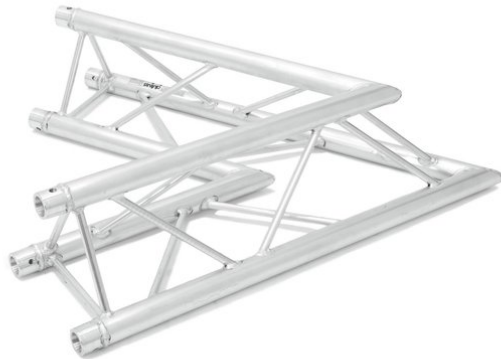

# alutruss

---

## TRILOCK E-GL33 C-20 2-way Corner 60°

3-point truss system

**Art. No.: 60302204**

GTIN: 4026397559408

**List price: 339.15 €**  
incl. 19% VAT.

## TRILOCK E-GL33 C-20 2-way Corner 60°

3-point truss system

**Art. No.: 60302204**

GTIN: 4026397559408

### Features:

---

- Low weight
  - Easy installation
  - Trusspipe: 50 mm
  - Made in Europe
  - For application areas such as: Theater; Trade fair and shop fitting; clubs/dancing school
- Package contents
- 1 x connection set