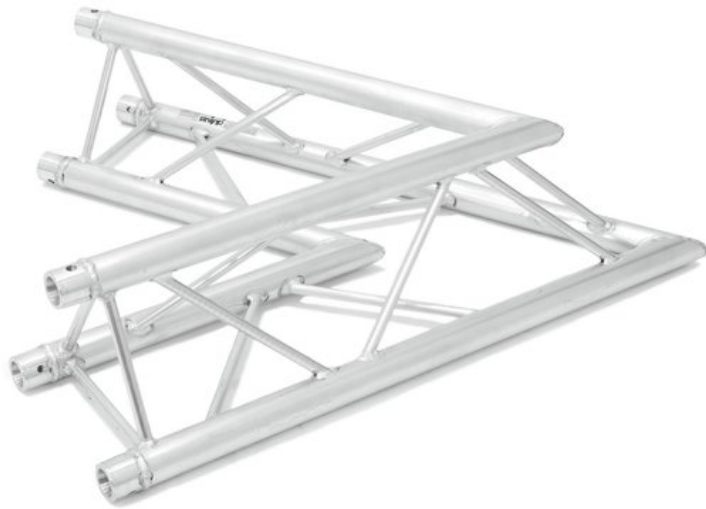

ALUTRUSS TRILOCK E-GL33 C-20 2-way Corner 60°

3-point truss system

Art. No.: 60302204

GTIN: 4026397559408

List price: 339.15 €

incl. 19% VAT.

Features:

- Low weight
- Easy installation
- Trusspipe: 50 mm
- Made in Europe
- For application areas such as: Theater; Trade fair and shop fitting; clubs/dancing school

Package contents

- 1 x connection set

Logistic

EAN / GTIN: 4026397559408

Weight: 6,30 kg

Length: 1.00 m

Width: 0.98 m

Height: 0.26 m

Bulky product

Technical specifications:

Setup: Easy installation

Trusspipe: 50 mm x 2 mm

Color: Alu colored

Weight: 5,8 kg