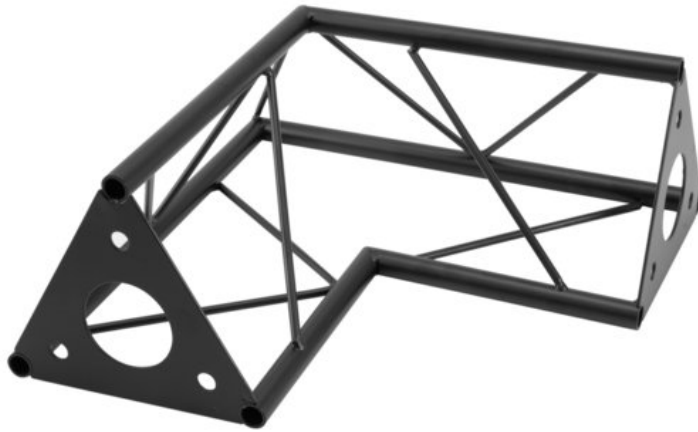

## DECOTRUSS SAC-21 Corner 2-way, 90°, black

The decorative trussing

Art. No.: 60112318

GTIN: 4026397736434

**List price: 42.72 €**

incl. 19% VAT.

### Features:

- Phantastic creations through a variety of crossbeams and corners
- DECOTRUSS constructions are meant as design elements
- Easy to assemble
- Trusspipe: 15 mm
- For application areas such as: Shop fitting; Trade fair and shop fitting

#### Package contents

- 1 x truss, 1 x user manual

### Technical specifications:

Setup:	Easy to assemble
Trusspipe:	15 mm x 1,5 mm
Material:	Steel (powder-coated)
Color:	Black, powder-coated
Strut diameter x thickness:	5 mm solid matter
Dimensions:	Length: 30 cm Width: 30 cm Height: 13 cm
Weight:	1,14 kg