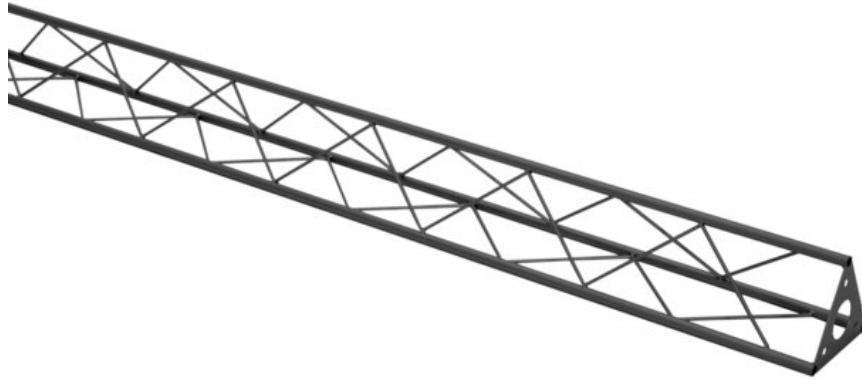

## DECOTRUSS ST-2000 Truss, black

The decorative trussing

Art. No.: 60112316

GTIN: 4026397736427

**List price: 95.08 €**

incl. 19% VAT.

### Features:

- Phantastic creations through a variety of crossbeams and corners
- DECOTRUSS constructions are meant as design elements
- Easy to assemble
- Trusspipe: 15 mm
- For application areas such as: Shop fitting; Trade fair and shop fitting

#### Package contents

- 1 x truss, 1 x user manual

### Technical specifications:

Setup:	Easy to assemble
Trusspipe:	15 mm x 1,5 mm
Material:	Steel
Color:	Black, powder-coated
Strut diameter x thickness:	5 mm solid matter
Dimensions:	Length: 200 cm Width: 15 cm Height: 13 cm
Weight:	4,37 kg