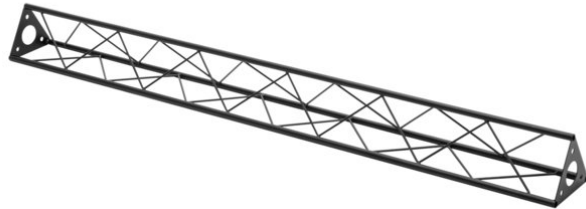

ST-1500 Truss, black

The decorative trussing

Art. No.: 60112314

GTIN: 4026397736847

List price: 71.28 €
incl. 19% VAT.

ST-1500 Truss, black

The decorative trussing

Art. No.: 60112314

GTIN: 4026397736847

Features:

- Phantastic creations through a variety of crossbeams and corners
 - DECOTRUSSE constructions are meant as design elements
 - Easy to assemble
 - Trusspipe: 15 mm
 - For application areas such as: Shop fitting; Trade fair and shop fitting
- Package contents
- 1 x truss, 1 x user manual