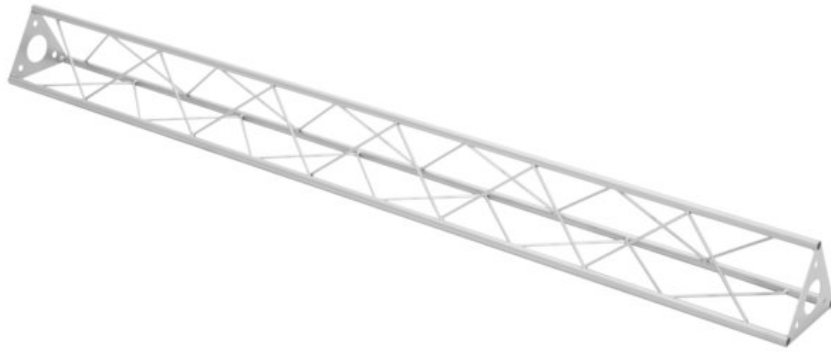

DECOTRUSS ST-1500 Truss silver

The decorative trussing

Art. No.: 60112044

GTIN: 4026397658422

List price: 71.28 €

incl. 19% VAT.

Description:

DECOTRUSS 3-point truss system

DECOTRUSS is a 3-point truss system made of steel. The individual elements are connected via three M10 bolts and nuts.

The advantage of the bolt connection system is that these bolts and nuts are easily available in case of losing fasteners.

The three main chords are made of 15 mm steel tube with 1.5 mm wall thickness and can only be used for decorative purposes. With its minimal outer dimensions of 150 mm, DECOTRUSS is ideal for creating individual design-elements in decorative areas of private homes, fair booths, shops, discotheques and theatres.

Features:

- Phantastic creations through a variety of crossbeams and corners
- DECOTRUSS constructions are meant as design elements
- Easy to assemble
- Trusspipe: 15 mm
- For application areas such as: Shop fitting; Trade fair and shop fitting