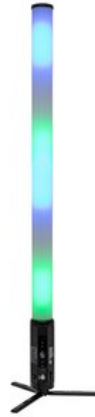

8X

List price: 5353.81 €

incl. 19% VAT.

Features:

EUROLITE AKKU IP Pixel Tube 360° PRO CRMX

Battery-powered IP pixel tube with RGB/CW/WW color mixing, 360° beam angle and CRMX receiver

- Integrated wireless receiver for CRMX operation
- Suitable for outdoor use IP65
- 144 powerful LEDs 0,5 W SMD 5050 5in1 PCL RGB/CW/WW (homogenous color mix)
24 segments controlled separately
- Battery operation up to 8,5h depending on program used
- Integrated automatic charging of the battery and status indicator
- Dimmer electronic; Dimmer speed (step response) adjustable; color blend adjustable; color macros preset; white balance adjustable; program selection manual; running light automatic; background color adjustable; Emergency lighting function in case of power failure adjustable; Energy-saving mode
- Control via stand-alone; IR remote control; CRMX by LumenRadio
- DMX fail mode (hold; blackout; static; full on)
- With a beam angle of 360°
- Monochrome OLED display
- Charge status indicator
- Display of the remaining battery life for the current setting
- 3 buttons on the remote control for saving your own settings
- With pressure compensation membrane
- With holding clip
- With a KENSINGTON LOCK theft protection
- The device is cooled by passive convection cooling
- Application possibility: Standing; suspended
- Cordless, flexible and versatile
- 53 integrated show programs

Logistic

EAN / GTIN: 4026397748154

Weight: 65,00 kg

Length: 0.00 m

Width: 0.00 m

Height: 0.00 m

Bulky product

- Direct color selection for 37 preset colors
- Preprogrammed in Light Captain; Colorchief
- Flicker-free
- Good color rendering index (CRI)

Package contents

- 1 x light effect, 1 x charger, 1 x power cord, 1 x remote control, 1 x battery, 1 x stand, 2 x fixation clip, 2 x splint, 1 x user manual, 1 x declaration of conformity, 1 x adapter

ROADINGER Flightcase 8x AKKU IP Pixel Tube 360° PRO CRMX with charging function and wheels