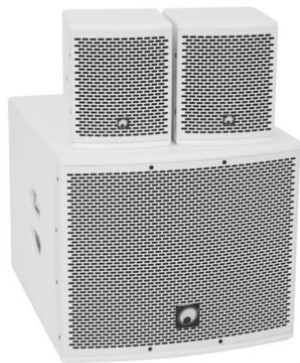

Set MOLLY-12A Subwoofer active + 2x MOLLY-6 Top 8 ohms, white

Art. No.: 20000728
GTIN: 4026397680478

List price: 891.31 €
incl. 19% VAT.

Set MOLLY-12A Subwoofer active + 2x MOLLY-6 Top 8 ohms, white

Art. No.: 20000728
GTIN: 4026397680478

Features:

OMNITRONIC MOLLY-12A Subwoofer active white

Active 12" subwoofer with DSP and Bluetooth

- 12" bassreflex subwoofer with DSP and 700 watts RMS power
- Flexibly extendable with MOLLY-6 satellites for 2.1 and 4.1 configurations
- DSP-controlled class D amplifier (500 W + 2 x 100 W)
- Separate volume control for subwoofer and satellites
- Stereo/mono selection
- Digital signal processor
- Control via Bluetooth
- For application areas such as: Mobile djs / entertainer; Trade fair and shop fitting; installation; home entertainment; restaurants, bars and hotels; product presentations and lectures
- White metal grille with acoustic foam
- 2 Rugged carrying handles
- DSP presets: FLAT; DJ; LIVE; VOICE