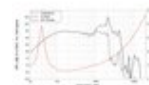

LAVOCE LBASS12-15 12" Bass Guitar Woofer, Ferrite Magnet Steel Basket Driver 2603212
100 W AES, 8 ohms, 96 dB, 40 - 4000 Hz

GTIN: 4026397638196

List price: 74.85 €

incl. 19% VAT.

Features:

- For further information about this product, please refer to the Data Sheet under "Downloads"

Technical specifications:

Power:	Program: 200W Rated: 100W AES
Frequency range:	40 - 4000 Hz
Sensitivity:	96 dB
Impedance:	8 ohms
Speaker:	Woofer 12" with ferrit magnet Basket material: steel Voice coil lows 1,5"
Type of speaker:	Bass guitar speaker
Weight:	2,88 kg

Logistic

EAN / GTIN: 4026397638196
Weight: 2,75 kg
Length: 0.36 m
Width: 0.36 m
Height: 0.16 m