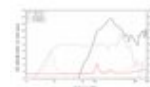

LAVOCE CSF061.70K 6.5" Coaxial Speaker, Ferrite, Steel Basket Driver

Art. No.: 12603021

150 W AES LF/35 W AES HF, 8 ohms LF/8 ohms HF, 92 dB LF/103,5 dB HF, 95-6000 Hz LF/1500-20000 Hz HF

GTIN:

List price: 141.61 €

incl. 19% VAT.

Features:

- For further information about this product, please refer to the Data Sheet under "Downloads"

Package contents

- 1 x speaker

Logistic

Technical specifications:

Power:	Program: 300W LF Rated: 150W AES LF Program: 70W HF Rated: 35W AES HF
Frequency range:	95 - 6000 Hz LF 1500 - 20000 Hz HF
Sensitivity:	92 dB LF; 103,5 dB HF
Impedance:	8 ohms LF; 8 ohms HF
Speaker:	Woofer 6,5" with shared ferrit magnet with dual demodulating rings Basket material: steel Conematerial: weatherproof Cardboard/paper Voice coil lows 2" Diaphragmmaterial: Polymide Compression tweeter highs 1"