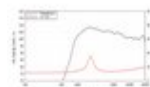

LAVOCE DF10.101LE 1" Compression Driver, Ferrite Magnet

15 W AES, 8 ohms, 106 dB, 1500 - 20000 Hz

Art. No.: 12602729

GTIN:

List price: 29.63 €

incl. 19% VAT.

Features:

- For further information about this product, please refer to the Data Sheet under "Downloads"

Package contents

- 1 x speaker

Logistic

Technical specifications:

Power:	Program: 30W Rated: 15W AES
Frequency range:	1500 - 20000 Hz
Sensitivity:	106 dB
Impedance:	8 ohms
Speaker:	Compression tweeter highs 1" with ferrit magnet Diaphragmmaterial: PEEK (H.T. polymer) Voice coil compression tweeter highs 1"
Weight:	0,47 kg