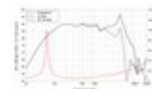

LAVOCE WAF061.80-16 6.5" Woofer, Ferrite, Aluminium Basket Driver

150 W AES, 16 ohms, 91 dB, 65 - 5000 Hz

Art. No.: 12602556

GTIN:

List price: 70.21 €

incl. 19% VAT.

Features:

Logistic

Technical specifications:

Power:	Program: 300W 150W AES
Frequency range:	65 - 5000 Hz
Sensitivity:	91 dB
Impedance:	16 ohms
Speaker:	Woofer 6,5" with ferrit magnet Basket material: aluminum Weatherproof Cardboard/paper Voice coil lows 1,8"
Weight:	2,30 kg