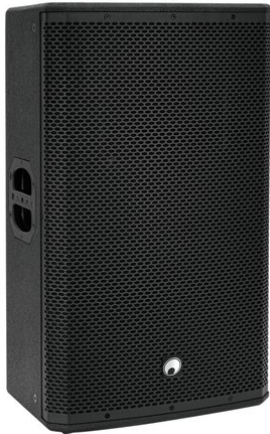

## PAS-215A MK4 2-way Top, active, DSP, BT

Active speaker with 15" woofer, 1" driver, 100 W HF, 50 W  
RMS HF

**Art. No.: 11039557**

GTIN: 4026397739305

**List price: 653.31 €**  
incl. 19% VAT.

## PAS-215A MK4 2-way Top, active, DSP, BT

Active speaker with 15" woofer, 1" driver, 100 W HF, 50 W  
RMS HF

**Art. No.: 11039557**

GTIN: 4026397739305

### Features:

- Active PA speaker system for touring applications and permanent installations
  - Optimized for combination with PAS subwoofers
  - DSP-controlled biamp amplifier (class D)
  - Trapezoidal, multi-functional multiplex cabinet with monitor shape
  - Stereo Bluetooth link for wireless stereo operation with 2 systems linked together
  - Digital signal processor
  - DSP presets: MUSIC; LIVE; CLUB; VOICE
  - Black metal grille with acoustic foam
  - With rigging points
  - Dual flange
  - 2 Rugged carrying handles
  - Control via Bluetooth
  - Bluetooth: operating range up to 10m
- Package contents