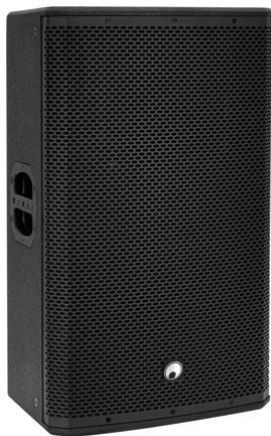

## PAS-215 MK4 2-way Top

Passive speaker with 15" woofer, 1" driver and 400 W RMS

**Art. No.:** 11039556

GTIN: 4026397739299

**List price: 546.21 €**  
incl. 19% VAT.

## PAS-215 MK4 2-way Top

Passive speaker with 15" woofer, 1" driver and 400 W RMS

**Art. No.:** 11039556

GTIN: 4026397739299

### Features:

---

- Trapezoidal, multi-functional multiplex cabinet with scratch-resistant lacquer surface
  - Optimized for combination with PAS subwoofers
  - Dual flange
  - With rigging points
  - Black metal grille with acoustic foam
  - Rugged carrying handle
  - Application possibility: Standing; suspended; monitoring; on stand
  - For application areas such as: Clubs/dancing school; installation; mobile use; mobile djs / entertainer; restaurants, bars and hotels; rental
- Package contents
- 1 x compact cabinet speaker, 1 x user manual